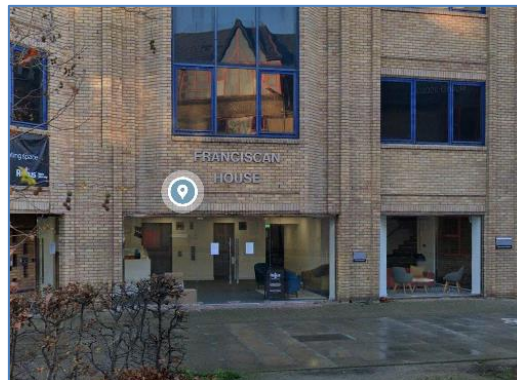

## Franciscan House

**Parking:** There is parking available on site

**Public transport:** Buses 3 Nacton Nipper, 3E Nacton Nipper, 12, 13, 14, 15, 16, 66 Mainline, 66A Mainline, 91, 92, 93, 93A, 94, 97, 98, 111, 113, 114, 119, 997 and X7 Felixstowe Flyers stop outside on Princes Street.